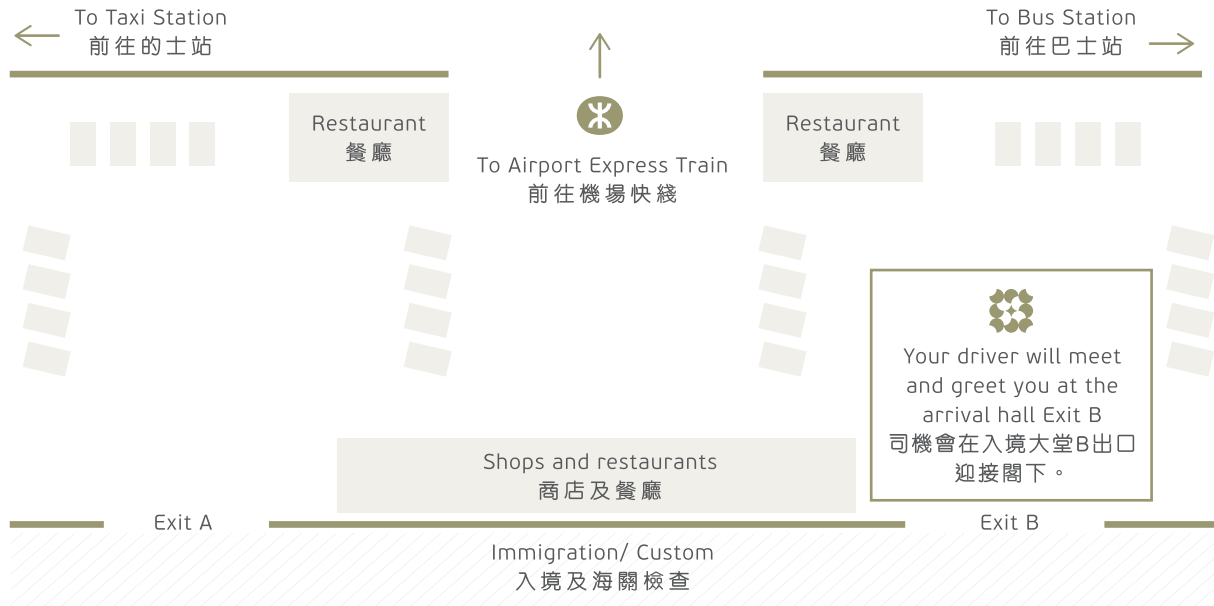

HONG KONG INTERNATIONAL AIRPORT ARRIVAL HALL MAP

香港國際機場接機大堂地圖

Please contact our Concierge at +852 3400 1025 for further assistance.
如有任何查詢，歡迎致電+852 3400 1025與禮賓服務部聯絡。